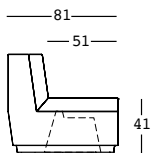

big cut module

design Matali Crasset

STRUTTURA/STRUCTURE

PE - Polietilene/*Polyethylene*
colore base/basic colour

6280
ecopelle/sky

tessuto tecnico/
technical fabric

GROSS WEIGHT:

kg 21,6

Kit sabbia essiccata/
Dried sand kit

big cut module light

design Matali Crasset

STRUTTURA/STRUCTURE

GROSS WEIGHT:

kg 21,6

DETAILS:

Piedini regolabili/
Adjustable feet