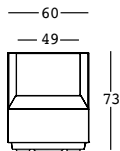

big cut module

design Matali Crasset

STRUTTURA/STRUCTURE

PE - Polietilene/*Polyethylene*
colore base/basic colour

6280
ecopelle/sky

tessuto tecnico/
technical fabric

GROSS WEIGHT:

kg 21,6

Kit sabbia essiccata/
Dried sand kit

big cut module light

design Matali Crasset

STRUTTURA/STRUCTURE

GROSS WEIGHT:

kg 21,6

DETAILS:

Piedini regolabili/
Adjustable feet