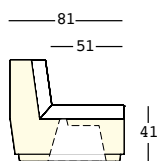

Kit sabbia essiccata/
Dried sand kit

big cut module light

design Matali Crasset

STRUTTURA/STRUCTURE

GROSS WEIGHT:

kg 21,6

DETAILS:

Piedini regolabili/
Adjustable feet