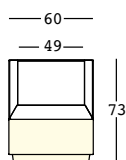

big cut module

design Matali Crasset

STRUTTURA/STRUCTURE

PE - Polietilene/*Polyethylene*
colore base/basic colour

6280
ecopelle/sky

tessuto tecnico/
technical fabric

GROSS WEIGHT:

kg 21,6

Kit sabbia essiccata/
Dried sand kit

big cut module light

design Matali Crasset

STRUTTURA/STRUCTURE

GROSS WEIGHT:

kg 21,6

DETAILS:

Piedini regolabili/
Adjustable feet