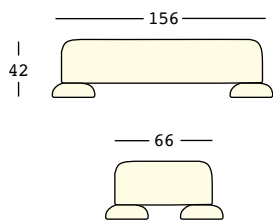

GROSS WEIGHT:

6412 kg 23,1
A4651 kg 1,3

ACCESSORIES:

A4601
Kit sabbia essiccata/
Dried sand kit

momo light

design Alessandro Gnocchi

STRUTTURA/STRUCTURE

PIEDI/FEET

GROSS WEIGHT:

8312 kg 23,7
A4651 kg 1,3

ACCESSORIES:

Da 1 a 2 Kit Luce/
1 to 2 Light Kit