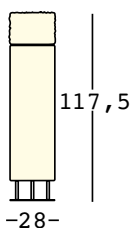

ice-cap light

design Laudani & Romanelli

STRUTTURA/STRUCTURE

PE - Polietilene/*Polyethylene*
colore base/basic colour

KIT LUCE/LIGHT KIT

8243

98

GROSS WEIGHT:

kg 9,3

DETAILS:

Base inox Ø 280 mm/
Stainless steel base
Ø 280 mm

Distanziali inox/
Stainless steel pins

A4183 kit luce LED per interni/*indoor LED light kit*

A4689 kit luce LED naturale per interni
indoor natural LED light kit