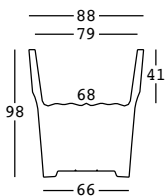

cubalibre

design Giulio Iacchetti

STRUTTURA/STRUCTURE

CAPACITY:

Lt 176

GROSS WEIGHT:

kg 26,2

ACCESSORIES: