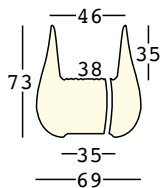

outdoor

KIT LUCE/LIGHT KIT

A4183 kit luce LED per interni/*indoor LED light kit*

A4689 kit luce LED naturale per interni
indoor natural LED light kit

A4182 kit luce LED per esterni/*outdoor LED light kit*

A4688 kit luce LED naturale per esterni
outdoor natural LED light kit

A4721 kit luce LED RGB per interni con telecomando
indoor RGB LED light kit w/remote control

A4723 kit luce LED RGB per interni
Indoor RGB LED light kit

A4722 kit luce LED RGB per esterni con telecomando
outdoor RGB LED light kit w/remote control

A4724 kit luce LED RGB per esterni
Outdoor RGB LED light kit

A4307 kit luce LED RGB per interni/esterni con telec.
Indoor/outdoor RGB LED light kit w/remote control

A4447 kit luce LED RGB per interni/esterni senza
trasformatore con telec./*Indoor/outdoor RGB LED
light kit without transformer w/remote control*

GROSS WEIGHT:

kg 11,3

DETAILS:

OUTDOOR version:

Tubo di drenaggio/
Drainage tube