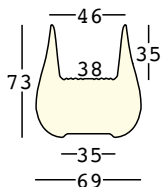

drop

design Emmanuel Babled

STRUTTURA/STRUCTURE

PE - Polietilene/Polyethylene
colore base/basic colour

6254

CAPACITY:

Lt 47

PE - Polietilene/Polyethylene
laccati/lacquered

6554

GROSS WEIGHT:

6254 kg 11,3

6554 kg 11,4

drop light

design Emmanuel Babled

STRUTTURA/STRUCTURE

PE - Polietilene/Polyethylene
colore base/basic colour