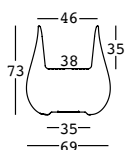

drop

design Emmanuel Babled

STRUTTURA/STRUCTURE

PE - Polietilene/Polyethylene
colore base/basic colour

6254

CAPACITY:

Lt 47

PE - Polietilene/Polyethylene
laccati/lacquered

6554

GROSS WEIGHT:

6254 kg 11,3

6554 kg 11,4

drop light

design Emmanuel Babled

STRUTTURA/STRUCTURE

PE - Polietilene/Polyethylene
colore base/basic colour