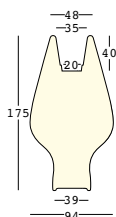

PE - Polietilene/*Polyethylene*
colore base/basic colour

indoor

outdoor

GROSS WEIGHT:

kg 36,6

DETAILS:

OUTDOOR version:

Tubo di drenaggio/
Drainage tube