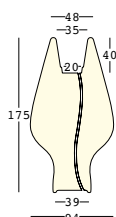

PE - Polietilene/*Polyethylene*
colore base/basic colour

indoor

outdoor

GROSS WEIGHT:

kg 36,6

DETAILS:

OUTDOOR version:

Tubo di drenaggio/
Drainage tube