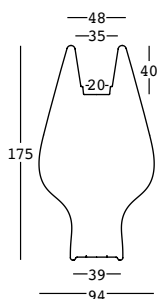

harbo

design Gentle Giants

STRUTTURA/STRUCTURE

PE - Polietilene/Polyethylene
colore base/basic colour

6269

C2

PE - Polietilene/Polyethylene
laccati/lacquered

6569

D7

03

86

CAPACITY:

Lt 28

GROSS WEIGHT:

kg 36,6

ACCESSORIES: